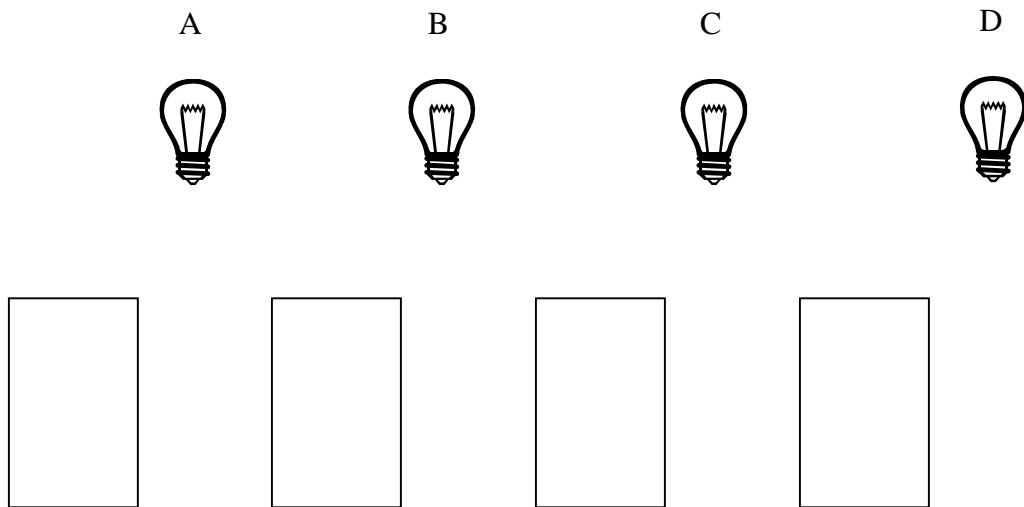

4-bit serial load shift register using (7474) D-Flip Flops

4-bit parallel load recirculating shift register using (7476) J-K Flip Flops

74194 IC wired as a 4-bit serial load shift-right register