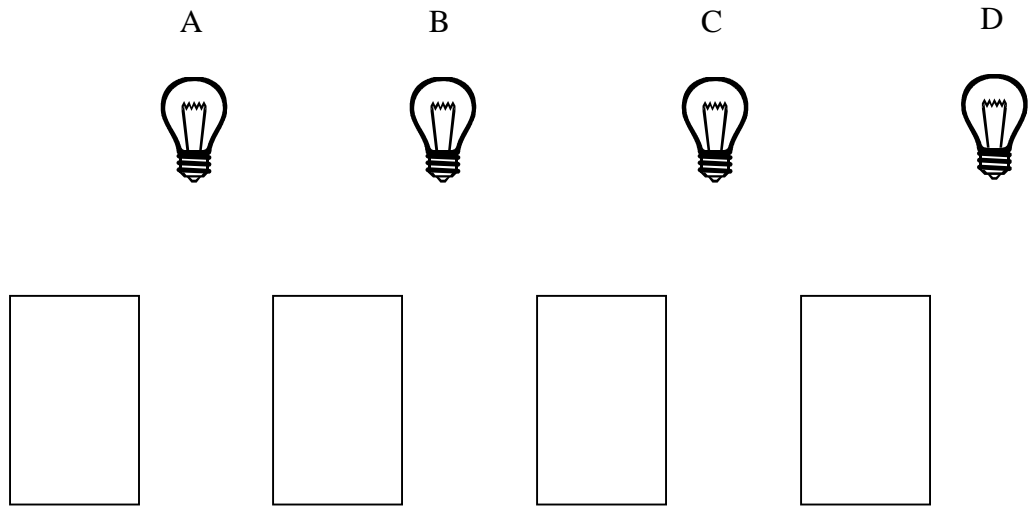

4-bit serial load shift register using (7474) D-Flip Flops

4-bit parallel load recirculating shift register using (7476) J-K Flip Flops

74194 IC wired as a 4-bit serial load shift-right register